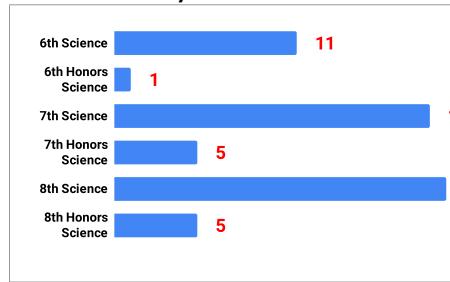

Science Failures by Grade Level