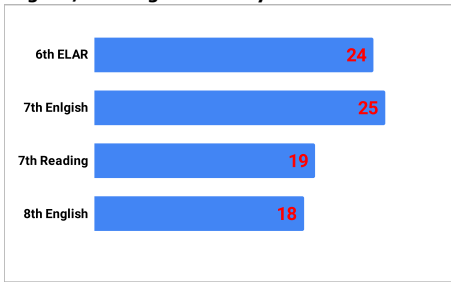

Student Failure by Subject and Grade Level

English/Reading Failures by Grade Level